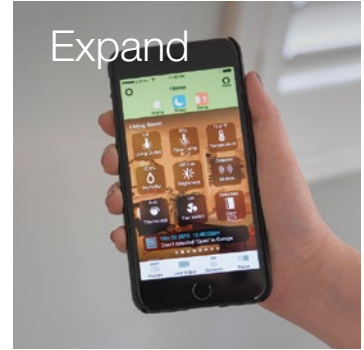

Six smart home functions in one easy-to-use device.

Security Camera
Keep an eye on what matters most.

Intercom
Communicate to family members from anywhere.

Voice Control

Use Amazon® Alexa with Toshiba's enhanced voice recognition technology to ask questions, control music, manage devices and more.

Smart Sound Detector
Monitor baby. Get alerts from legacy smoke detectors.

Smart Speaker
Enjoy your favorite music, news, ebooks and more.

Smart Home Hub
Add new smart home functions—as many as you like. Control everything with a single app.

See how much Symbio™ can do.

Why clutter your home with multiple devices for various functions, when the Symbio™ Smart Home Solution does everything you want—all from a single device and controlled by a single app? And with the simple, single-view application with expandable capabilities you'll enjoy total control over your smart home today and tomorrow.

Expand and create your ideal smart home.

Want to add more smart home features over time? Just say the word. Symbio™ works with many connected devices powered by Z-Wave® or ZigBee® wireless technology. With hundreds of devices to choose from, you can expand your smart home technology all at once, or one room at a time.