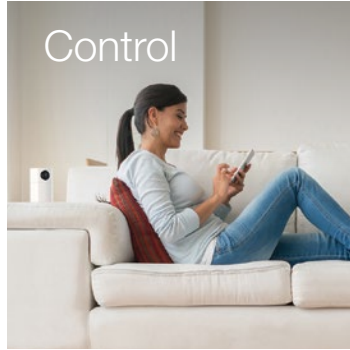

Six smart home functions in one easy-to-use device.

Security Camera
Keep an eye on what matters most.

Intercom
Communicate to family members from anywhere.

Voice Control

Use Amazon® Alexa with Toshiba's enhanced voice recognition technology to ask questions, control music, manage devices and more.

Smart Sound Detector
Monitor baby. Get alerts from legacy smoke detectors.

Smart Speaker
Enjoy your favorite music, news, ebooks and more.

Smart Home Hub
Add new smart home functions—as many as you like. Control everything with a single app.

See how much Symbio™ can do.

Why clutter your home with multiple devices for various functions, when the Symbio™ Smart Home Solution does everything you want—all from a single device and controlled by a single app? And with the simple, single-view application with expandable capabilities you'll enjoy total control over your smart home today and tomorrow.

Expand and create your ideal smart home.

Want to add more smart home features over time? Just say the word. Symbio™ works with many connected devices powered by Z-Wave® or ZigBee® wireless technology. With hundreds of devices to choose from, you can expand your smart home technology all at once, or one room at a time.